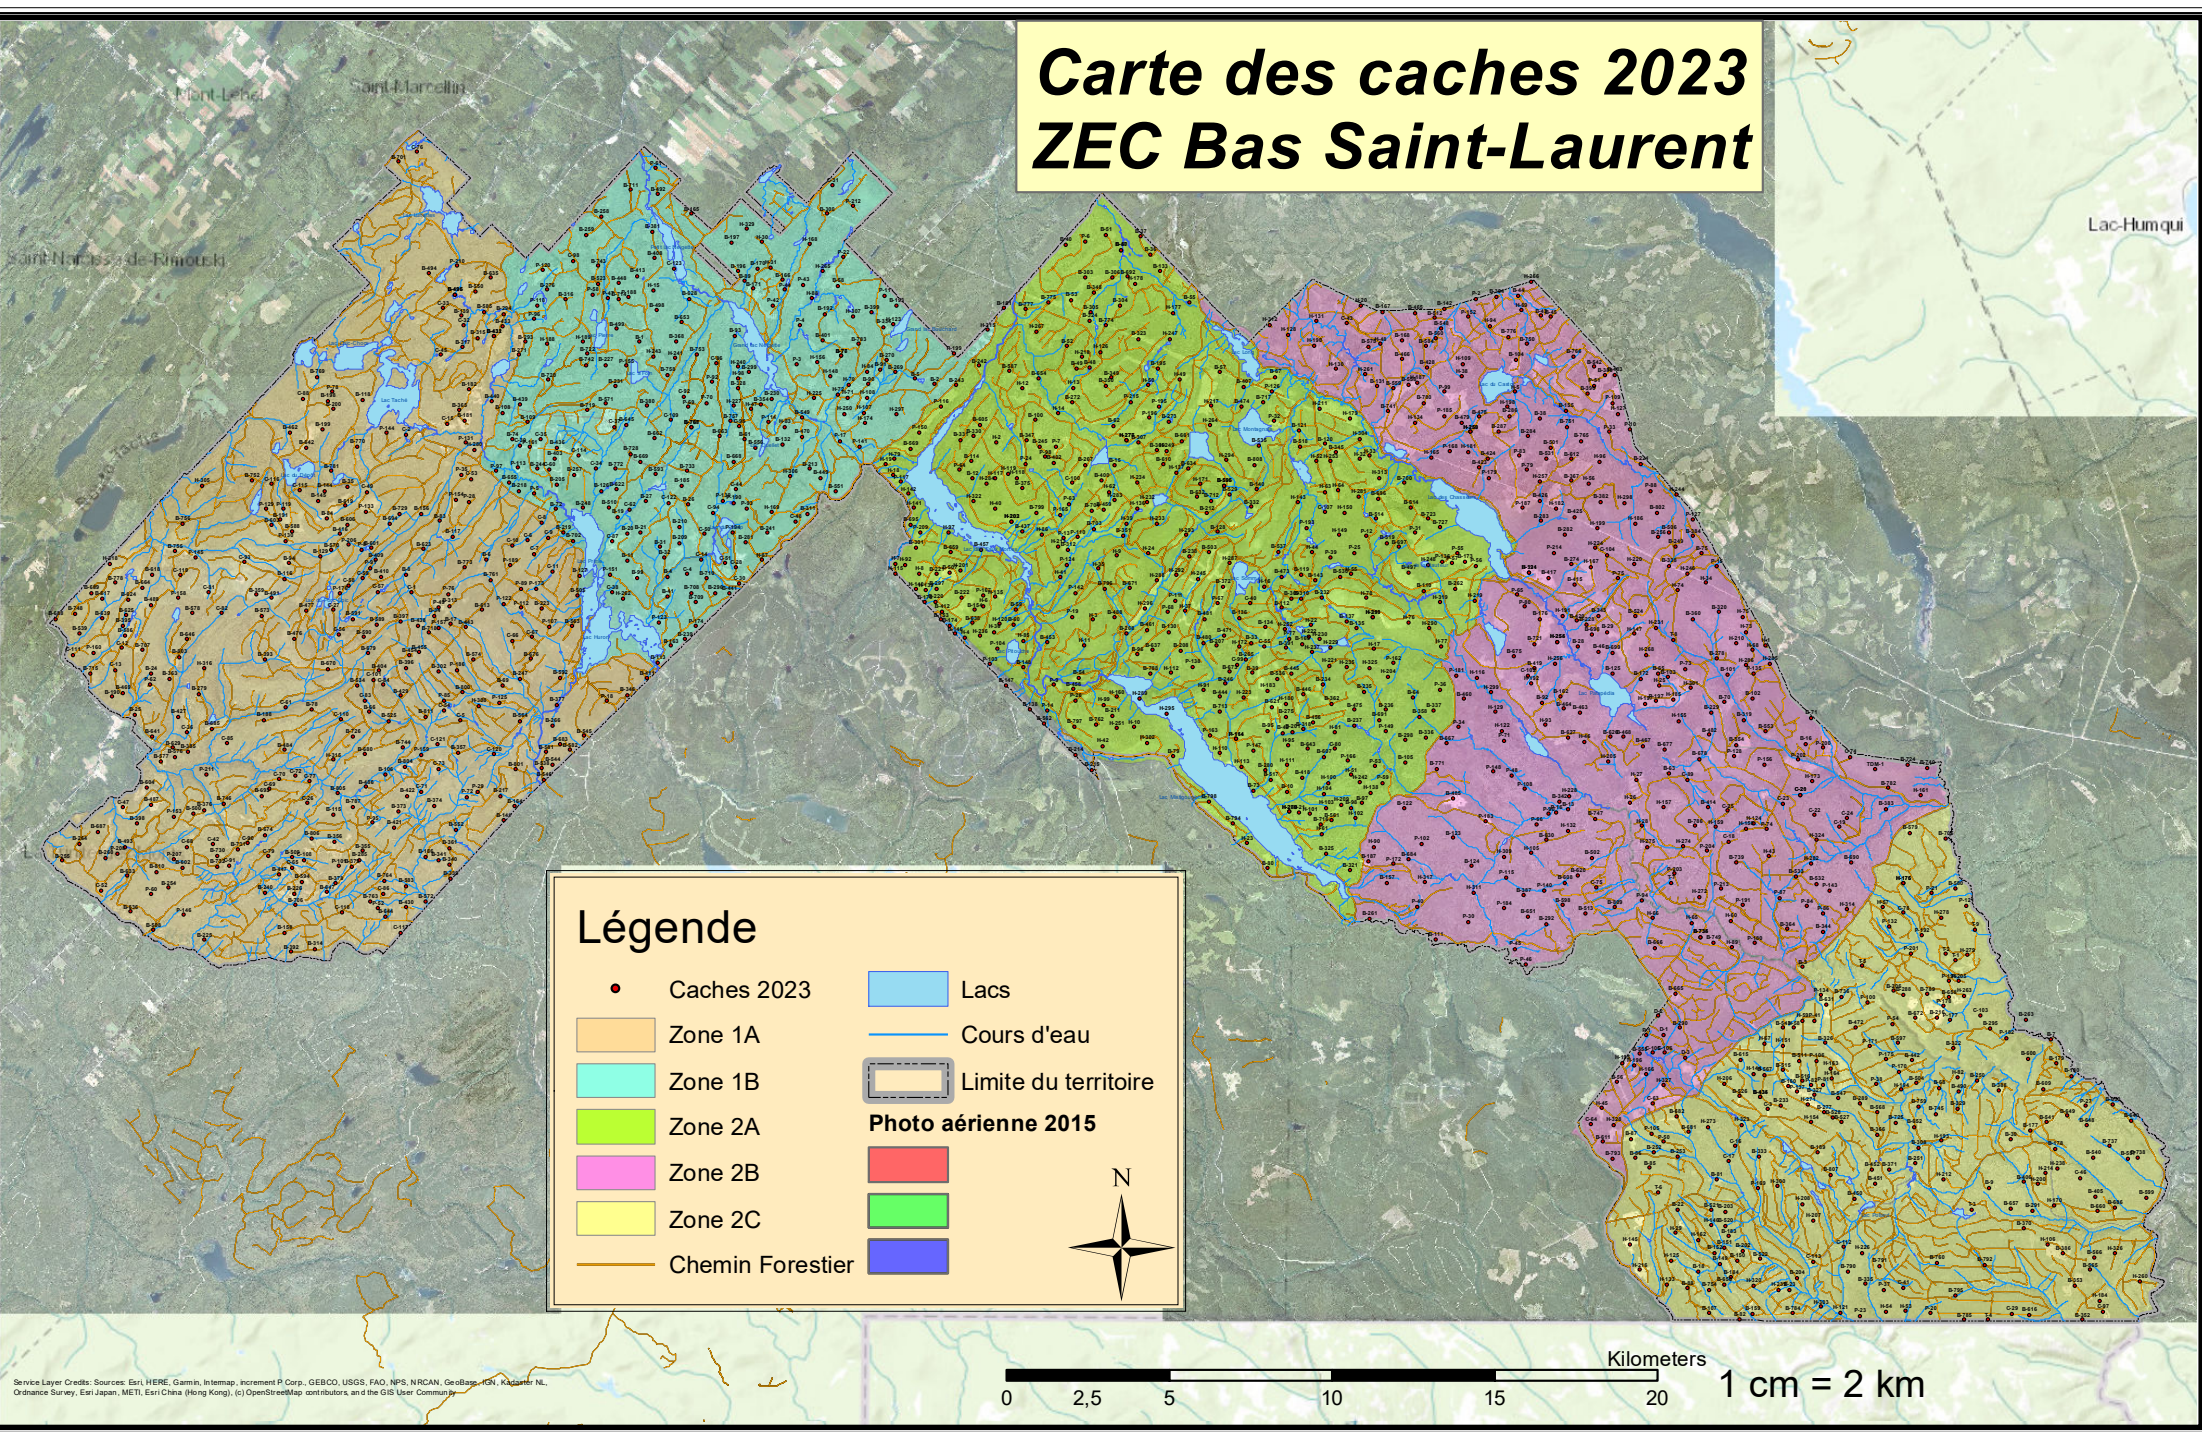

Carte des caches 2023 ZEC Bas Saint-Laurent

Légende

● Caches 2023	□ Lacs
□ Zone 1A	□ Cours d'eau
□ Zone 1B	□ Limite du territoire
□ Zone 2A	Photo aérienne 2015
□ Zone 2B	□
□ Zone 2C	□
— Chemin Forestier	□